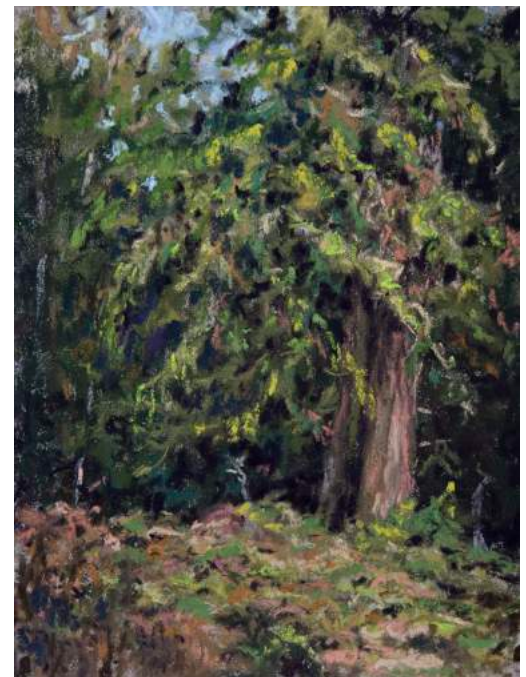

Indigo Morning

12 x 16

Matted

Framed: 23 x 18.5

Museum glass

\$765

Fir and Fern

5.5 x 7.5

No mat

Framed: 10 x 12

\$245

Water Way
Matted

15.5 x 11.5
Framed: 16.5 x 19.5
\$675

Matriarch
Matted

7.5 x 10
Framed: 19 x 23
\$365

Indigo Tapestry
Matted