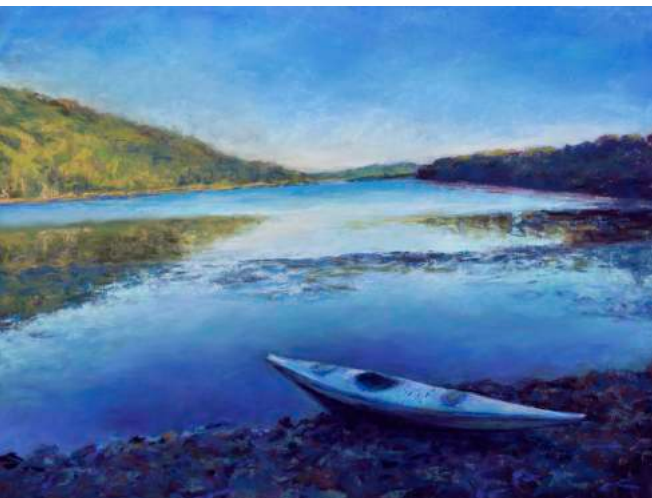

Framed: 14 x 17

\$525

Summer Sanctuary

11.5 x 15.5

Matted

Framed: 17 x 21

Museum glass

\$695