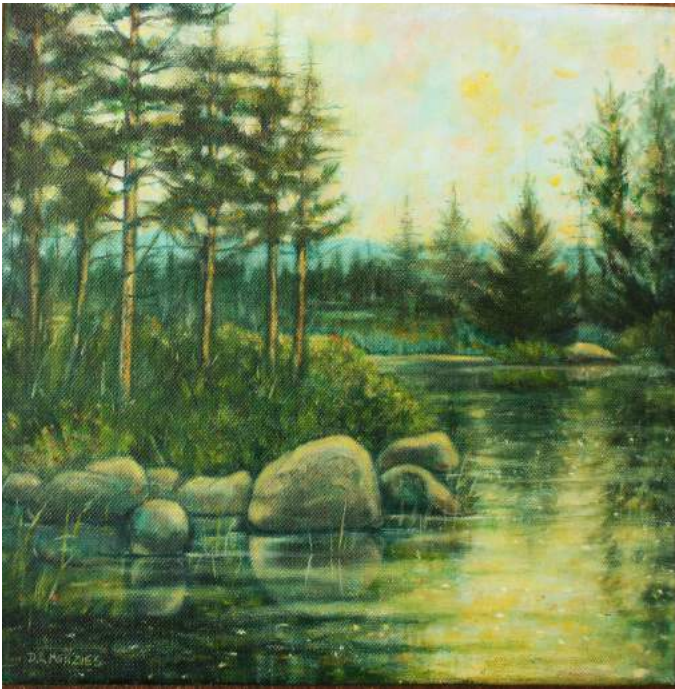

Baltimore Woods
Nature Center
Nature in your hands

Diane L. Menzies
Woodlands and Water
Paintings of Meaningful Places

Beaver Dam, Flow

20 x 16 Framed
\$435

Boulders, Stream

12 x 12 Unframed
\$200

Buck

12 x 16 Framed
\$395

By the Woodland

24 x 36 Framed
\$895

Canoe on Shore

14 x 18 Photo print on
canvas in frame
\$395

Deer in Snowfall

14 x 18 Framed
\$425

Firs with Boulders

12 x 12 Canvas edge
\$200

Lavender Haze

11x14 Framed
\$395

Moon over Lake

11 x 14 Framed
\$395

Skeleton Tree

18 x 24 Canvas edge
\$325

Swamp

36 x 24 Framed
\$800