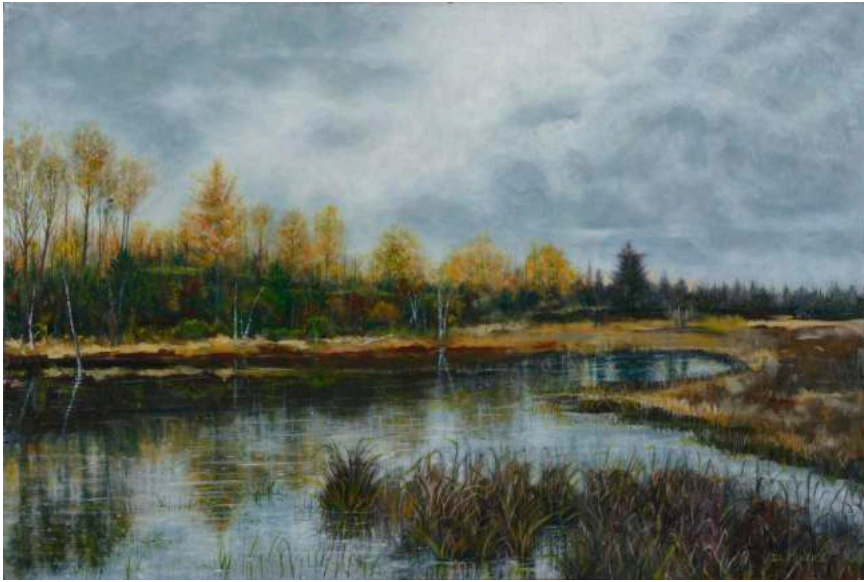

By the Woodland

24 x 36 Framed
\$895

Canoe on Shore

14 x 18 Photo print on
canvas in frame
\$395

Deer in Snowfall

14 x 18 Framed
\$425

Firs with Boulders

12 x 12 Canvas edge
\$200

Lavender Haze

11x14 Framed
\$395

Moon over Lake

11 x 14 Framed
\$395

Skeleton Tree

18 x 24 Canvas edge
\$325

Swamp

36 x 24 Framed
\$800

Three Deer Resting

36 x 24 Canvas edge
\$695

Three Pines

14 x 11
\$395

Framed

Through Reeds

16 x 12 Framed
\$395

Two Crows