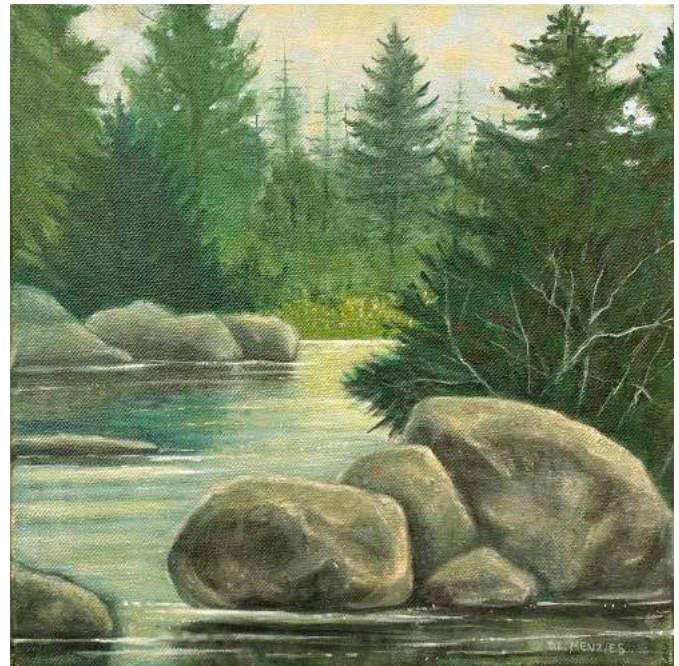

Baltimore Woods
Nature Center
Nature in your hands

Diane L. Menzies
Woodlands and Water
Paintings of Meaningful Places

Beaver Dam, Flow

20 x 16 Framed
\$435

Boulders, Stream

12 x 12 Unframed
\$200

Buck

12 x 16 Framed
\$395

By the Woodland

24 x 36 Framed
\$895

Canoe on Shore

14 x 18 Photo print on
canvas in frame
\$395

Deer in Snowfall

14 x 18 Framed
\$425

Firs with Boulders

12 x 12 Canvas edge
\$200