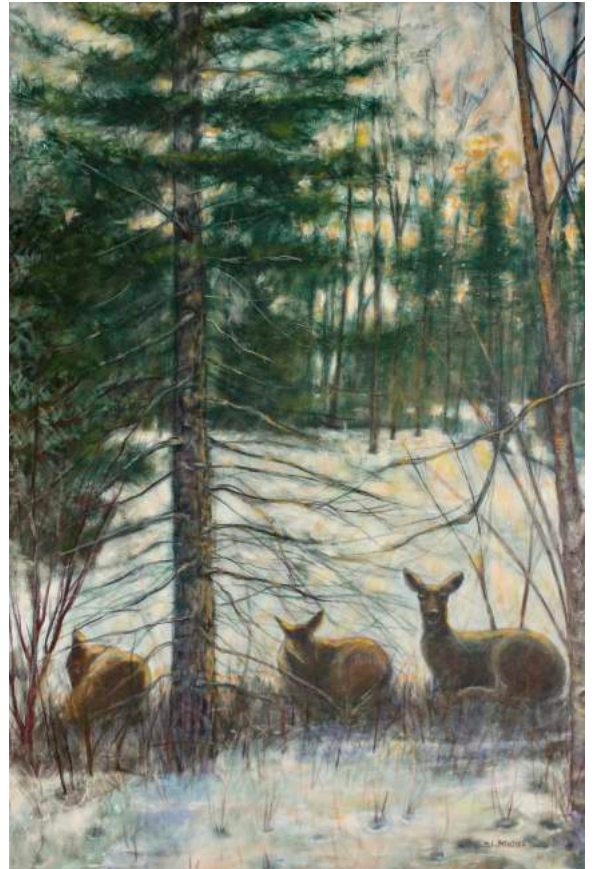

By the Woodland

24 x 36 Framed
\$895

Canoe on Shore

14 x 18 Photo print on
canvas in frame
\$395

Deer in Snowfall

14 x 18 Framed
\$425

Firs with Boulders

12 x 12 Canvas edge
\$200

Lavender Haze

11x14 Framed
\$395

Moon over Lake

11 x 14 Framed
\$395

Skeleton Tree

18 x 24 Canvas edge
\$325

Swamp

36 x 24 Framed
\$800

Three Deer Resting

36 x 24 Canvas edge
\$695

Three Pines

14 x 11
\$395

Framed

Through Reeds

16 x 12 Framed
\$395

Two Crows