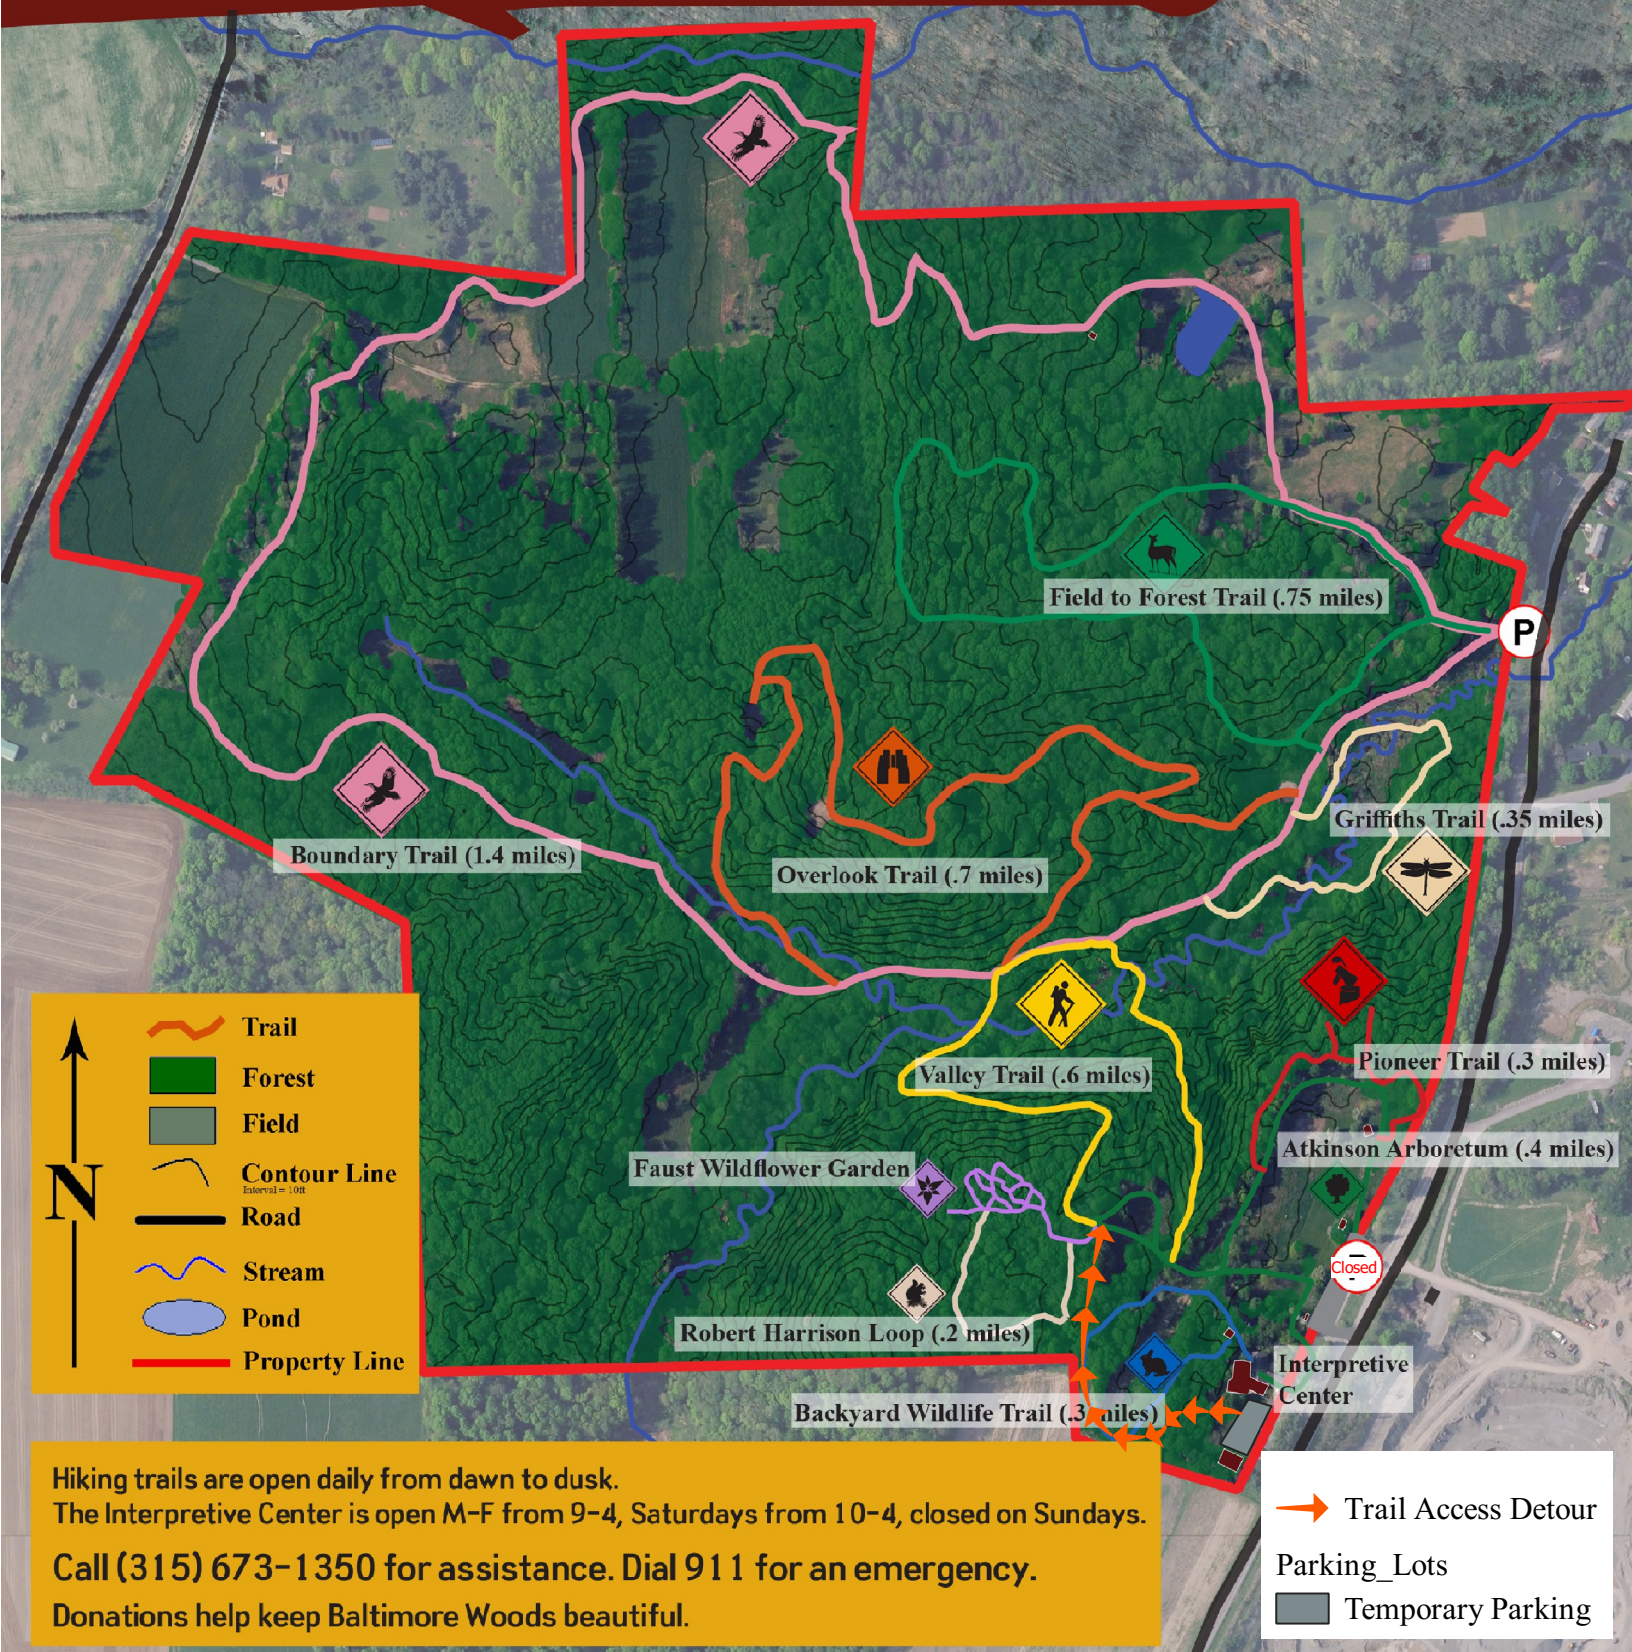

**Baltimore Woods
Nature Center**
Nature in your hands

Trail Map

Hiking trails are open daily from dawn to dusk.
 The Interpretive Center is open M-F from 9-4, Saturdays from 10-4, closed on Sundays.
 Call (315) 673-1350 for assistance. Dial 911 for an emergency.
 Donations help keep Baltimore Woods beautiful.

Trail Access Detour
 Parking_Lots
 Temporary Parking