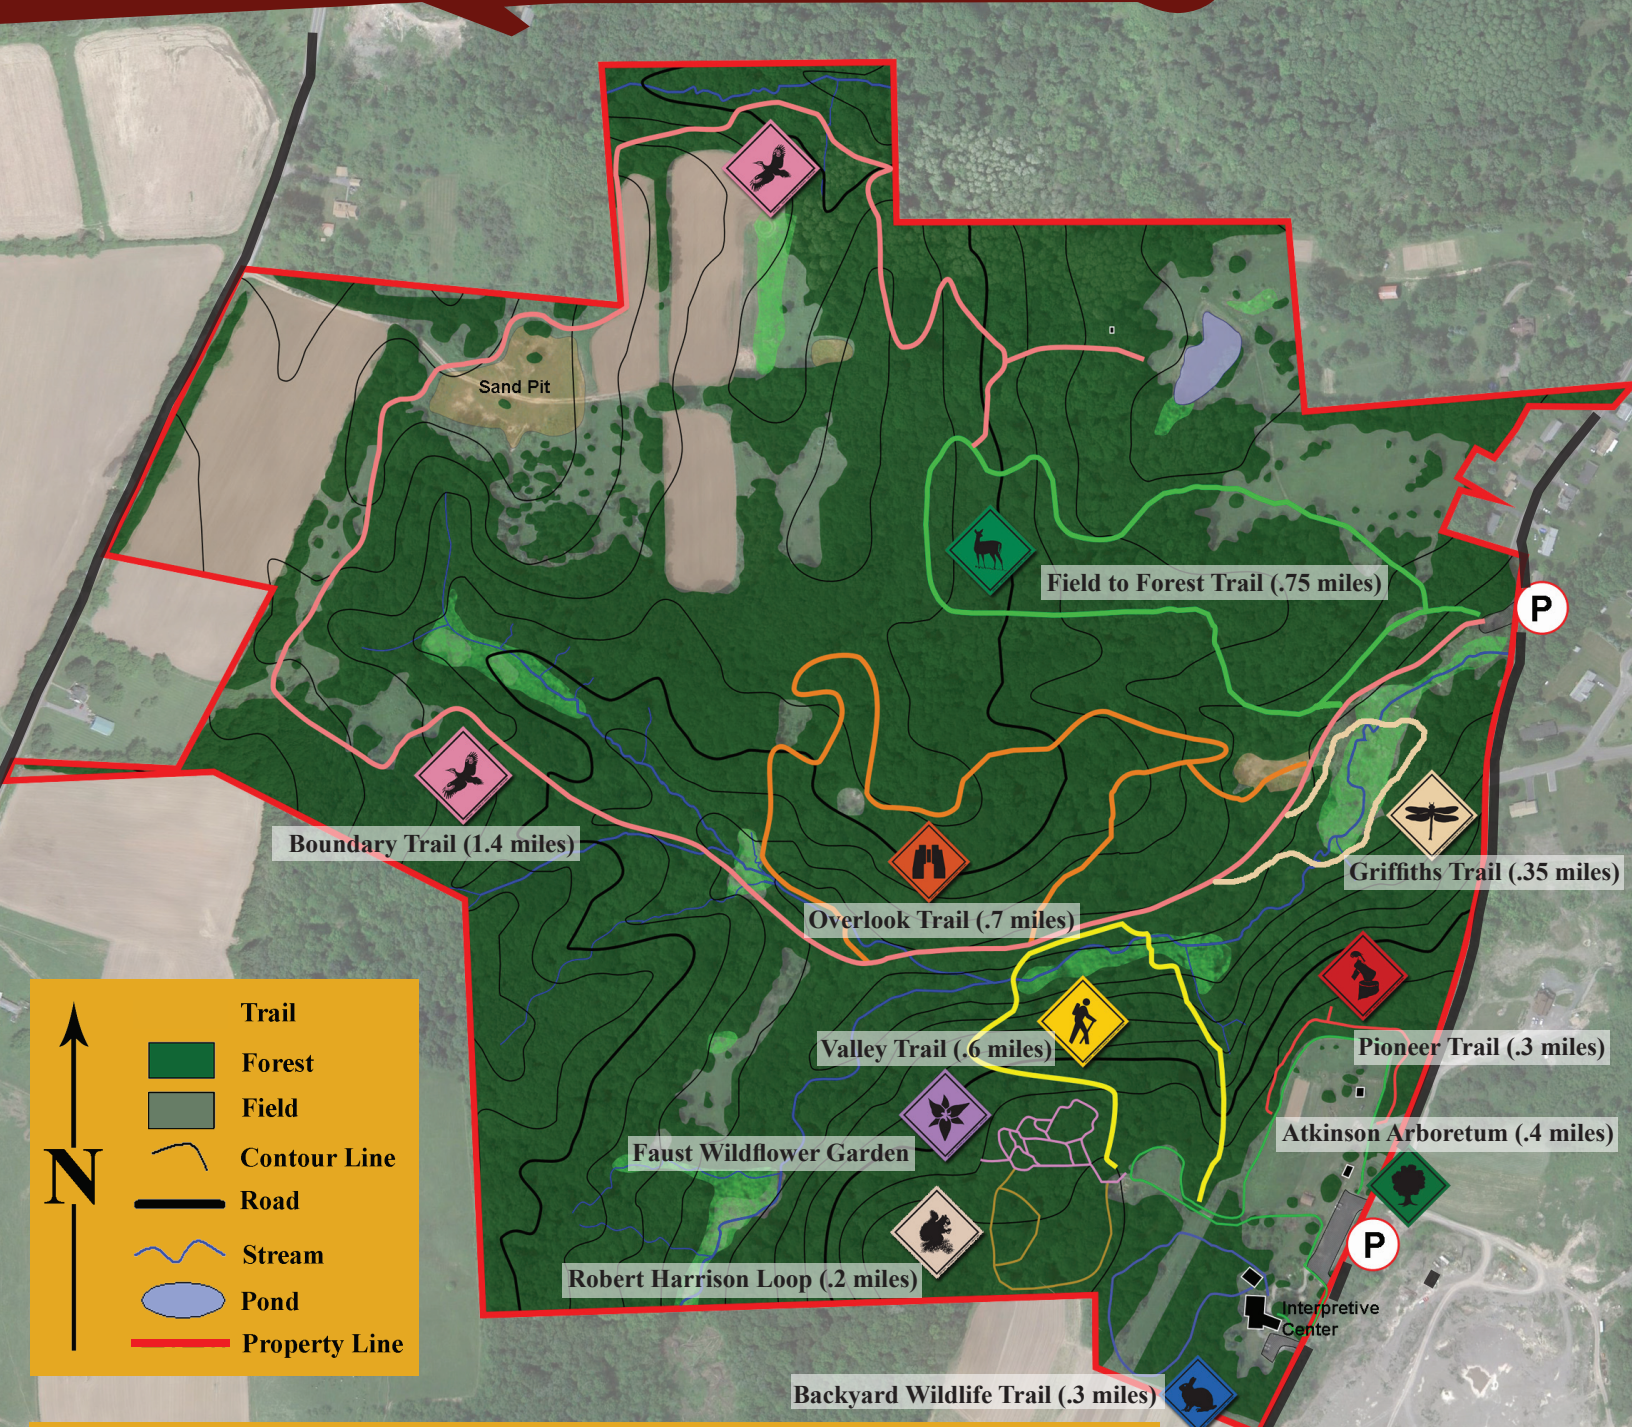

Trail Map

Baltimore Woods
Nature Center
Nature in your hands

Trail

- Forest
- Field
- Contour Line
- Road
- Stream
- Pond
- Property Line

Hiking trails are open daily from dawn to dusk.
 The Interpretive Center is open M-F from 9-4, Saturdays from 10-4, closed on Sundays.
 Call (315) 673-1350 for assistance. Dial 911 for an emergency.
 Donations help keep Baltimore Woods beautiful.